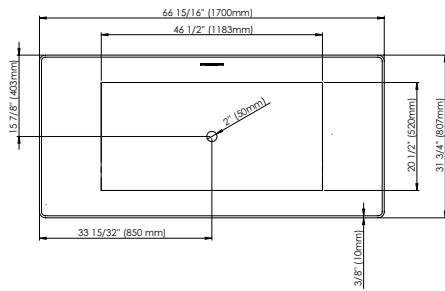

PRAGUE F1 3266

66 15/16" x 31 3/4" x 23 1/32" [83gallons]

24-48 hrs

Bathtub only

PRA3266F1

Mass-Air

PRA3266F1M

Included: 12 injectors, 750W (1 1/2h.p.) Optima blower, with 300W heating element, 72" blower hose extension, and remote control.

Designed to be installed in a 8" to 10" joist space.

Can be installed with a waterproofing membrane

LINEAR OVERFLOW

White

Brushed nickel

Chrome

Intertek

CONFORMITY ATTESTATION
Bathtub Standards
CAN / CSA.B45.5
Hydromassage Standard
CAN / CSA.B45.10 / CSA.C22.2 / UL-1795