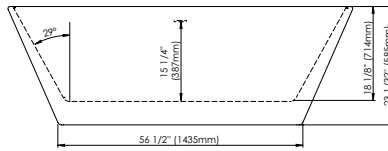

PRAGUE F1 3266

66 15/16" x 31 3/4" x 23 1/32" [83gallons]

24-48 hrs

Bathtub only

PRA3266F1

Mass-Air

PRA3266F1M

Included: 12 injectors, 750W (1 1/2h.p.) Optima blower, with 300W heating element, 72" blower hose extension, and remote control.

Designed to be installed in a 8" to 10" joist space.

Can be installed with a waterproofing membrane

LINEAR OVERFLOW

White

Brushed nickel

Chrome

Intertek

CONFORMITY ATTESTATION
Bathtub Standards
CAN / CSA.B45.5
Hydromassage Standard
CAN / CSA.B45.10 / CSA.C22.2 / UL-1795