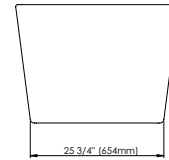

PRAGUE F1 3266

66 15/16" x 31 3/4" x 23 1/32" [83gallons]

24-48 hrs

Bathtub only

PRA3266F1

Mass-Air

PRA3266F1M

Included: 12 injectors, 750W (1 1/2h.p.) Optima blower, with 300W heating element, 72" blower hose extension, and remote control.