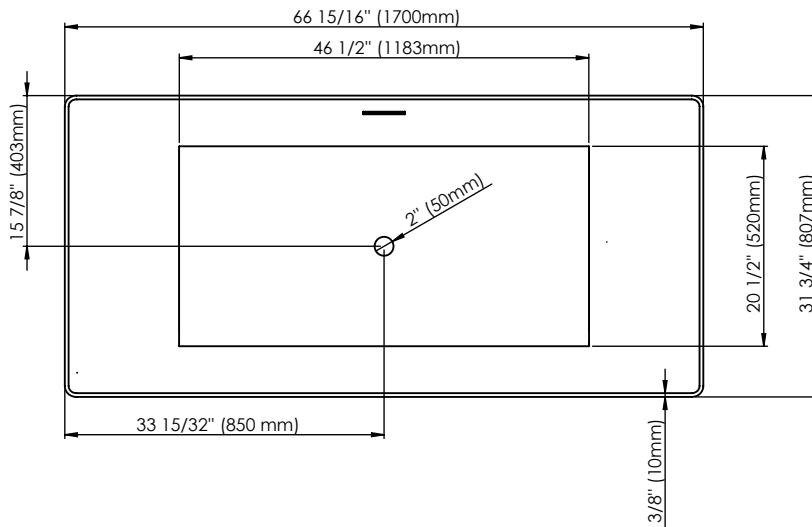

Produits Neptune
Rouge

Prague F1 3266

Bathtub

Ajustable feet

Above-the-floor rough (AFR)

*All dimensions are approximate and subject to change without notice
Please refer to the installation guide before beginning the installation