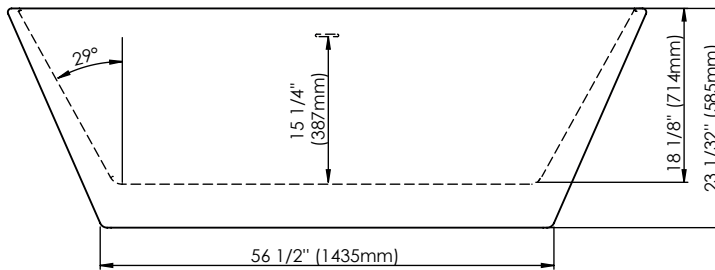

Produits Neptune
Rouge

Prague F1 3266

Bathtub

Ajustable feet

Above-the-floor rough (AFR)

*All dimensions are approximate and subject to change without notice
Please refer to the installation guide before beginning the installation