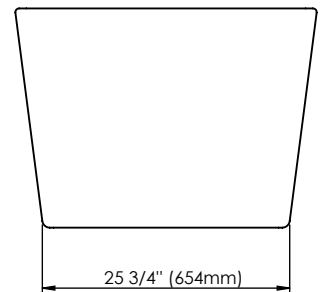

Produits Neptune
Rouge

Prague F1 3266

Bathtub

Ajustable feet

Above-the-floor rough (AFR)

*All dimensions are approximate and subject to change without notice
Please refer to the installation guide before beginning the installation